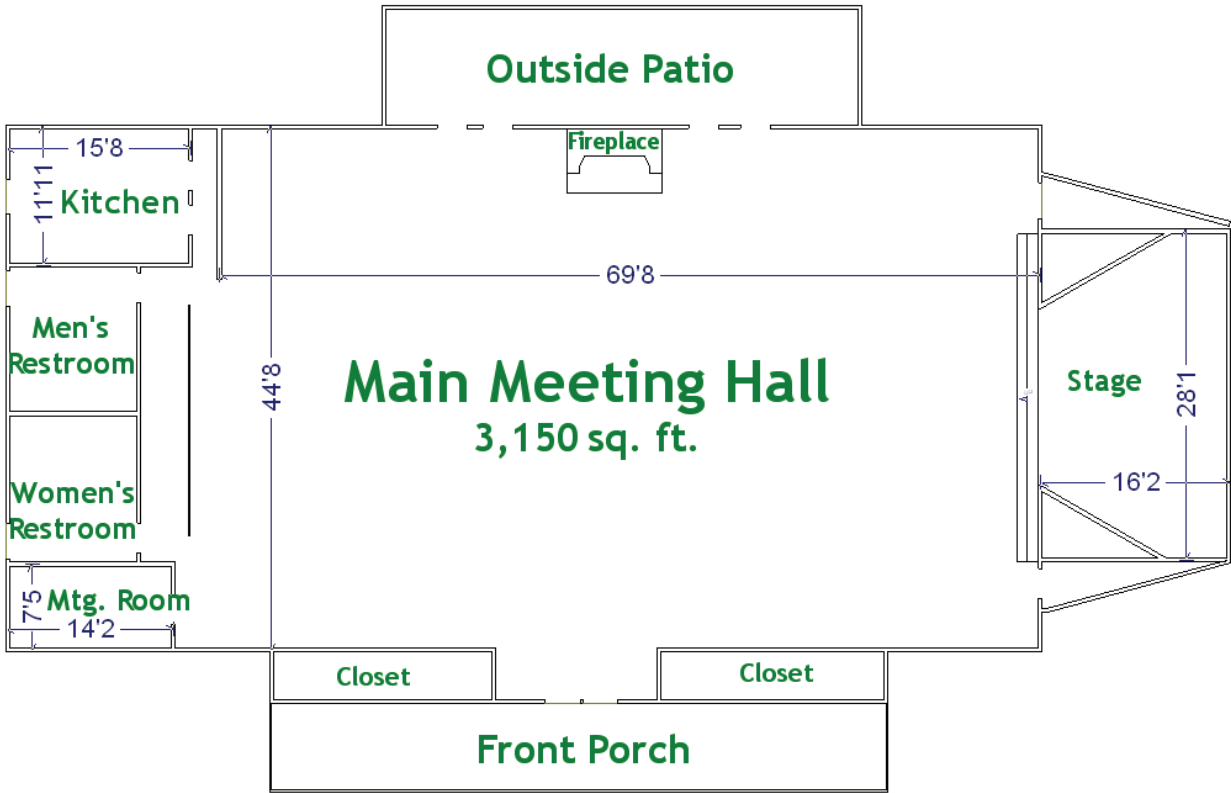

La Foret Meeting Space Floor Plans

PONDEROSA LODGE—capacity 125

Inglis Hall - capacity 210

Carriage House - capacity 30

Ben Smith Activity Center

Blue Spruce - capacity 50