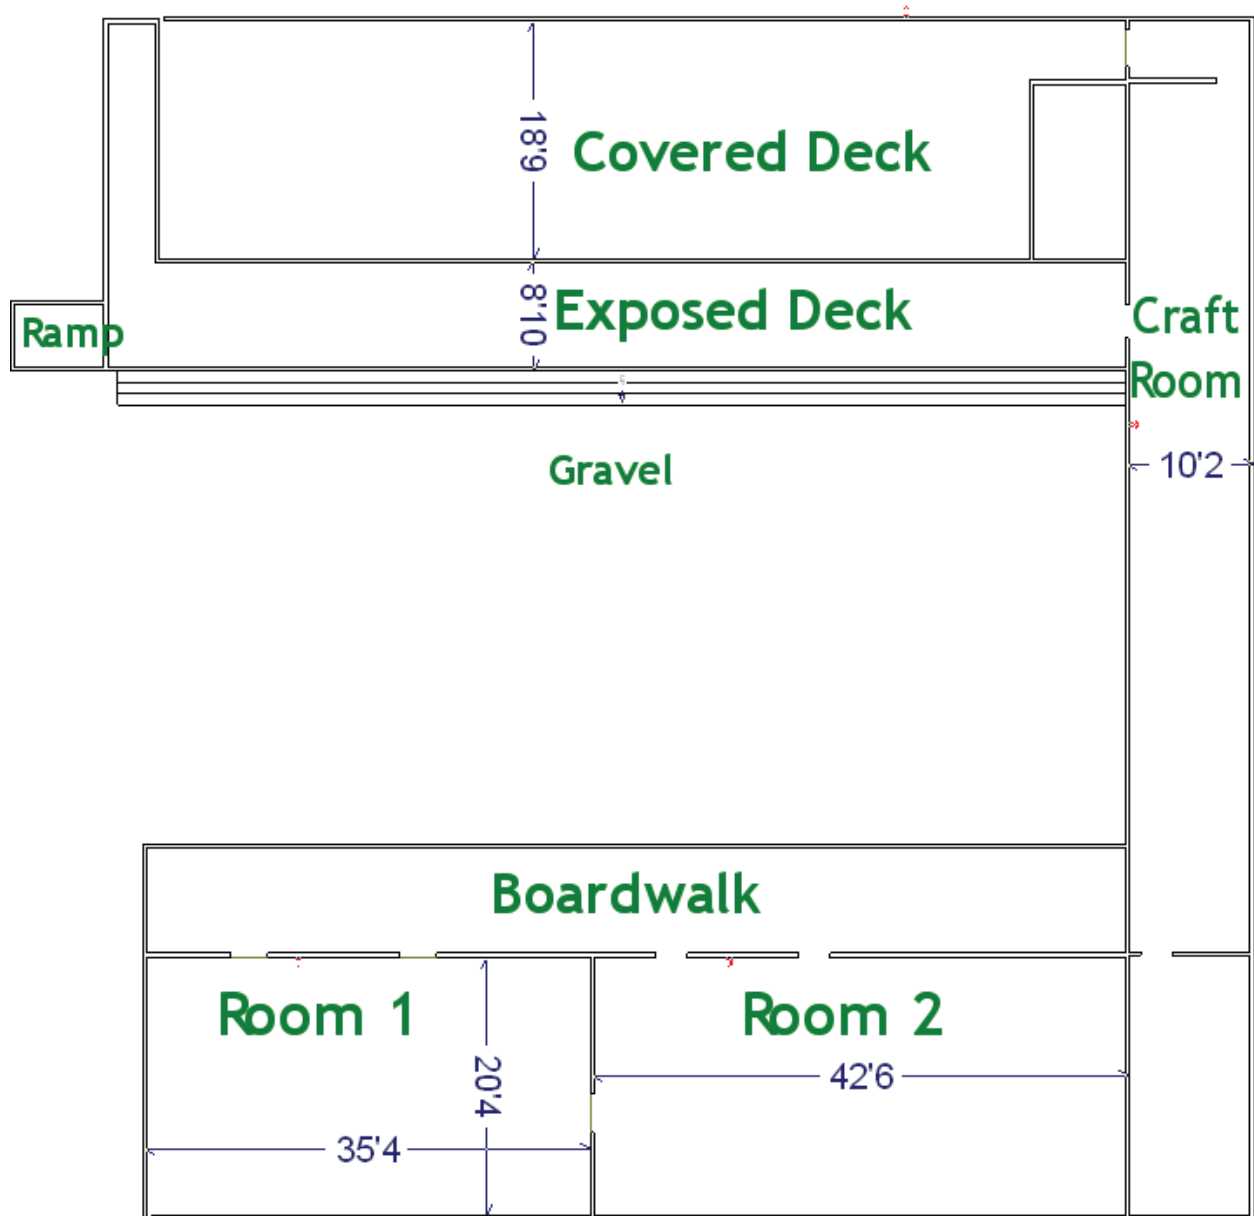

La Foret Meeting Space Floor Plans

PONDEROSA LODGE—capacity 125

Inglis Hall - capacity 210

Carriage House - capacity 30

Ben Smith Activity Center

Blue Spruce - capacity 50