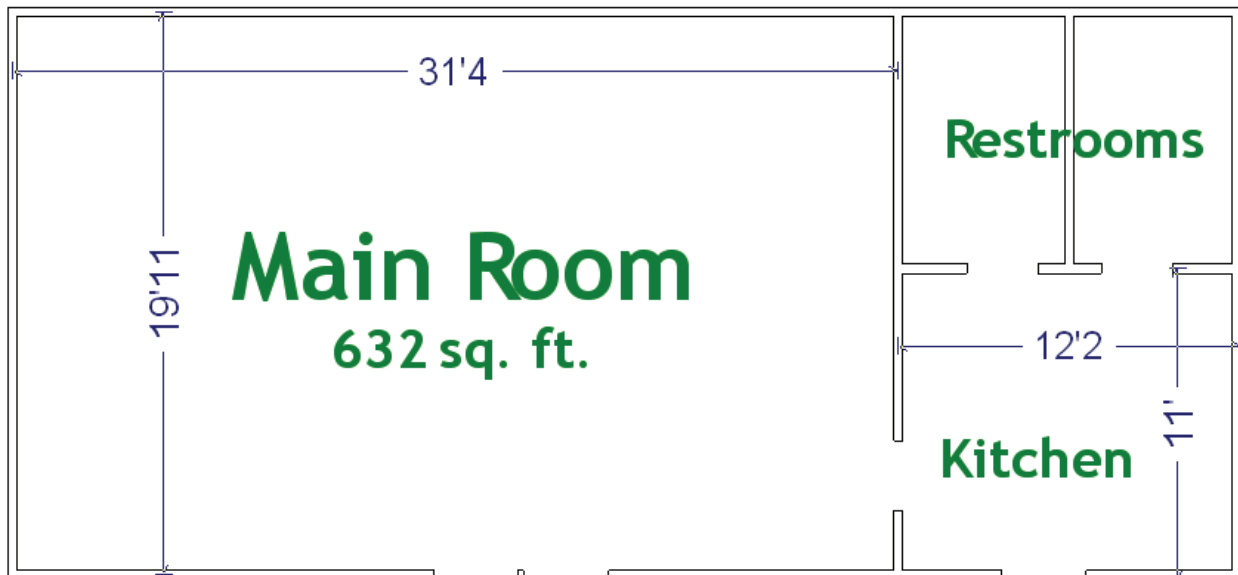

La Foret Meeting Space Floor Plans

PONDEROSA LODGE—capacity 125

Inglis Hall - capacity 210

Carriage House - capacity 30

Ben Smith Activity Center

Blue Spruce - capacity 50