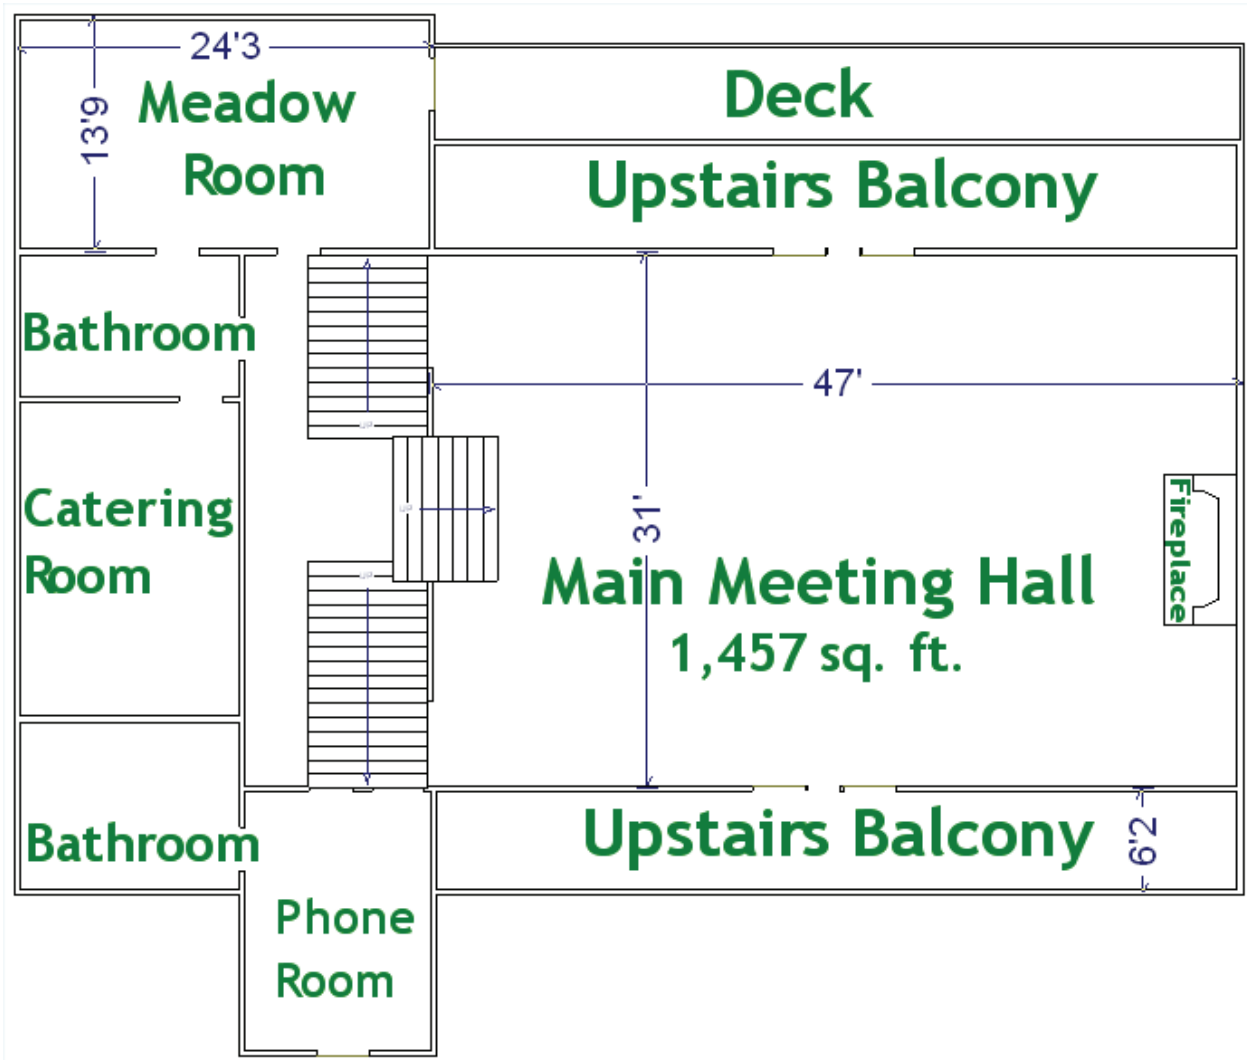

La Foret Meeting Space Floor Plans

PONDEROSA LODGE—capacity 125

Inglis Hall - capacity 210

Carriage House - capacity 30

Ben Smith Activity Center

Blue Spruce - capacity 50